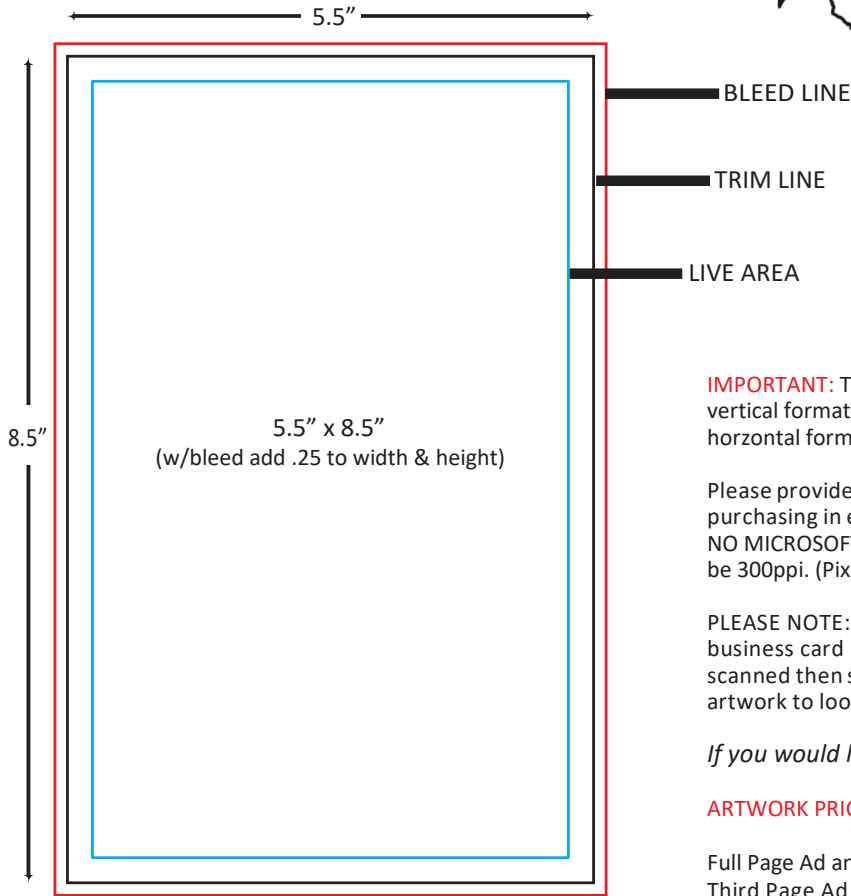

Email: kenz_kenden09@yahoo.com

Thank you!

NARC&SP DIRECTORY AD SPECIFICATIONS

FULL PAGE LAYOUT

IMPORTANT: This directory is being printed in a vertical format, so if your ad or business card is in a horizontal format, this artwork will have to be turned.

Please provide your ads in the size(s) that you are purchasing in either a **.jpg or .pdf** format. **NO MICROSOFT WORD.** Also, the resolution should be 300ppi. (Pixels per inch) Or as high/big as possible.